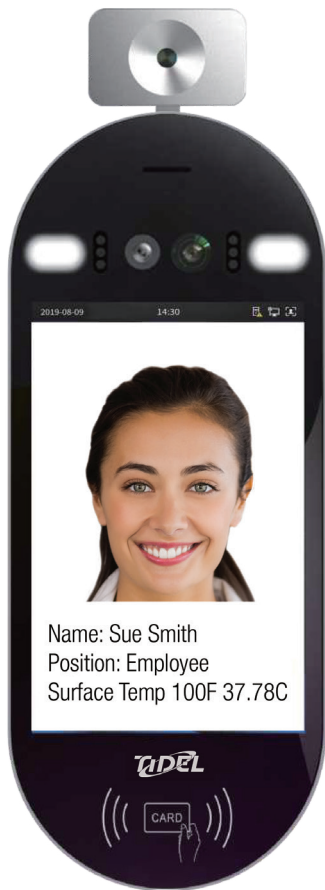

Office DEPOT.
OfficeMax®

IES 50

Intelligent Entry Scanner

APPLICATIONS

Access Control

Attendance Logging

Visitor Management

FEATURES

- Automatic verification of an individual prior to them entering a facility
- Automatic alarms when out of range measurements are identified
- Accurate facial recognition even when wearing a protective mask
- Wi-Fi connectivity option for enhanced data transmission
- RFID card reader support
- Enterprise level deployment capability

The Tidel IES 50 is an all in one, intelligent entry control device designed to support the decision of whether or not to allow personnel to enter a facility. Powered by a high-performance AI processor, the IES 50 is able to quickly process facial recognition and also approximate the surface temperatures of objects and personnel.¹ The IES 50 can also rapidly detect a facial profile, even when that person is wearing a mask. Its compact footprint, accuracy, speed, and simple deployment make it an ideal access control solution for various environments, including retail, quick serve restaurants, convenience stores, grocery, business parks, university campuses, hotels, correctional facilities, warehouses, and factories.